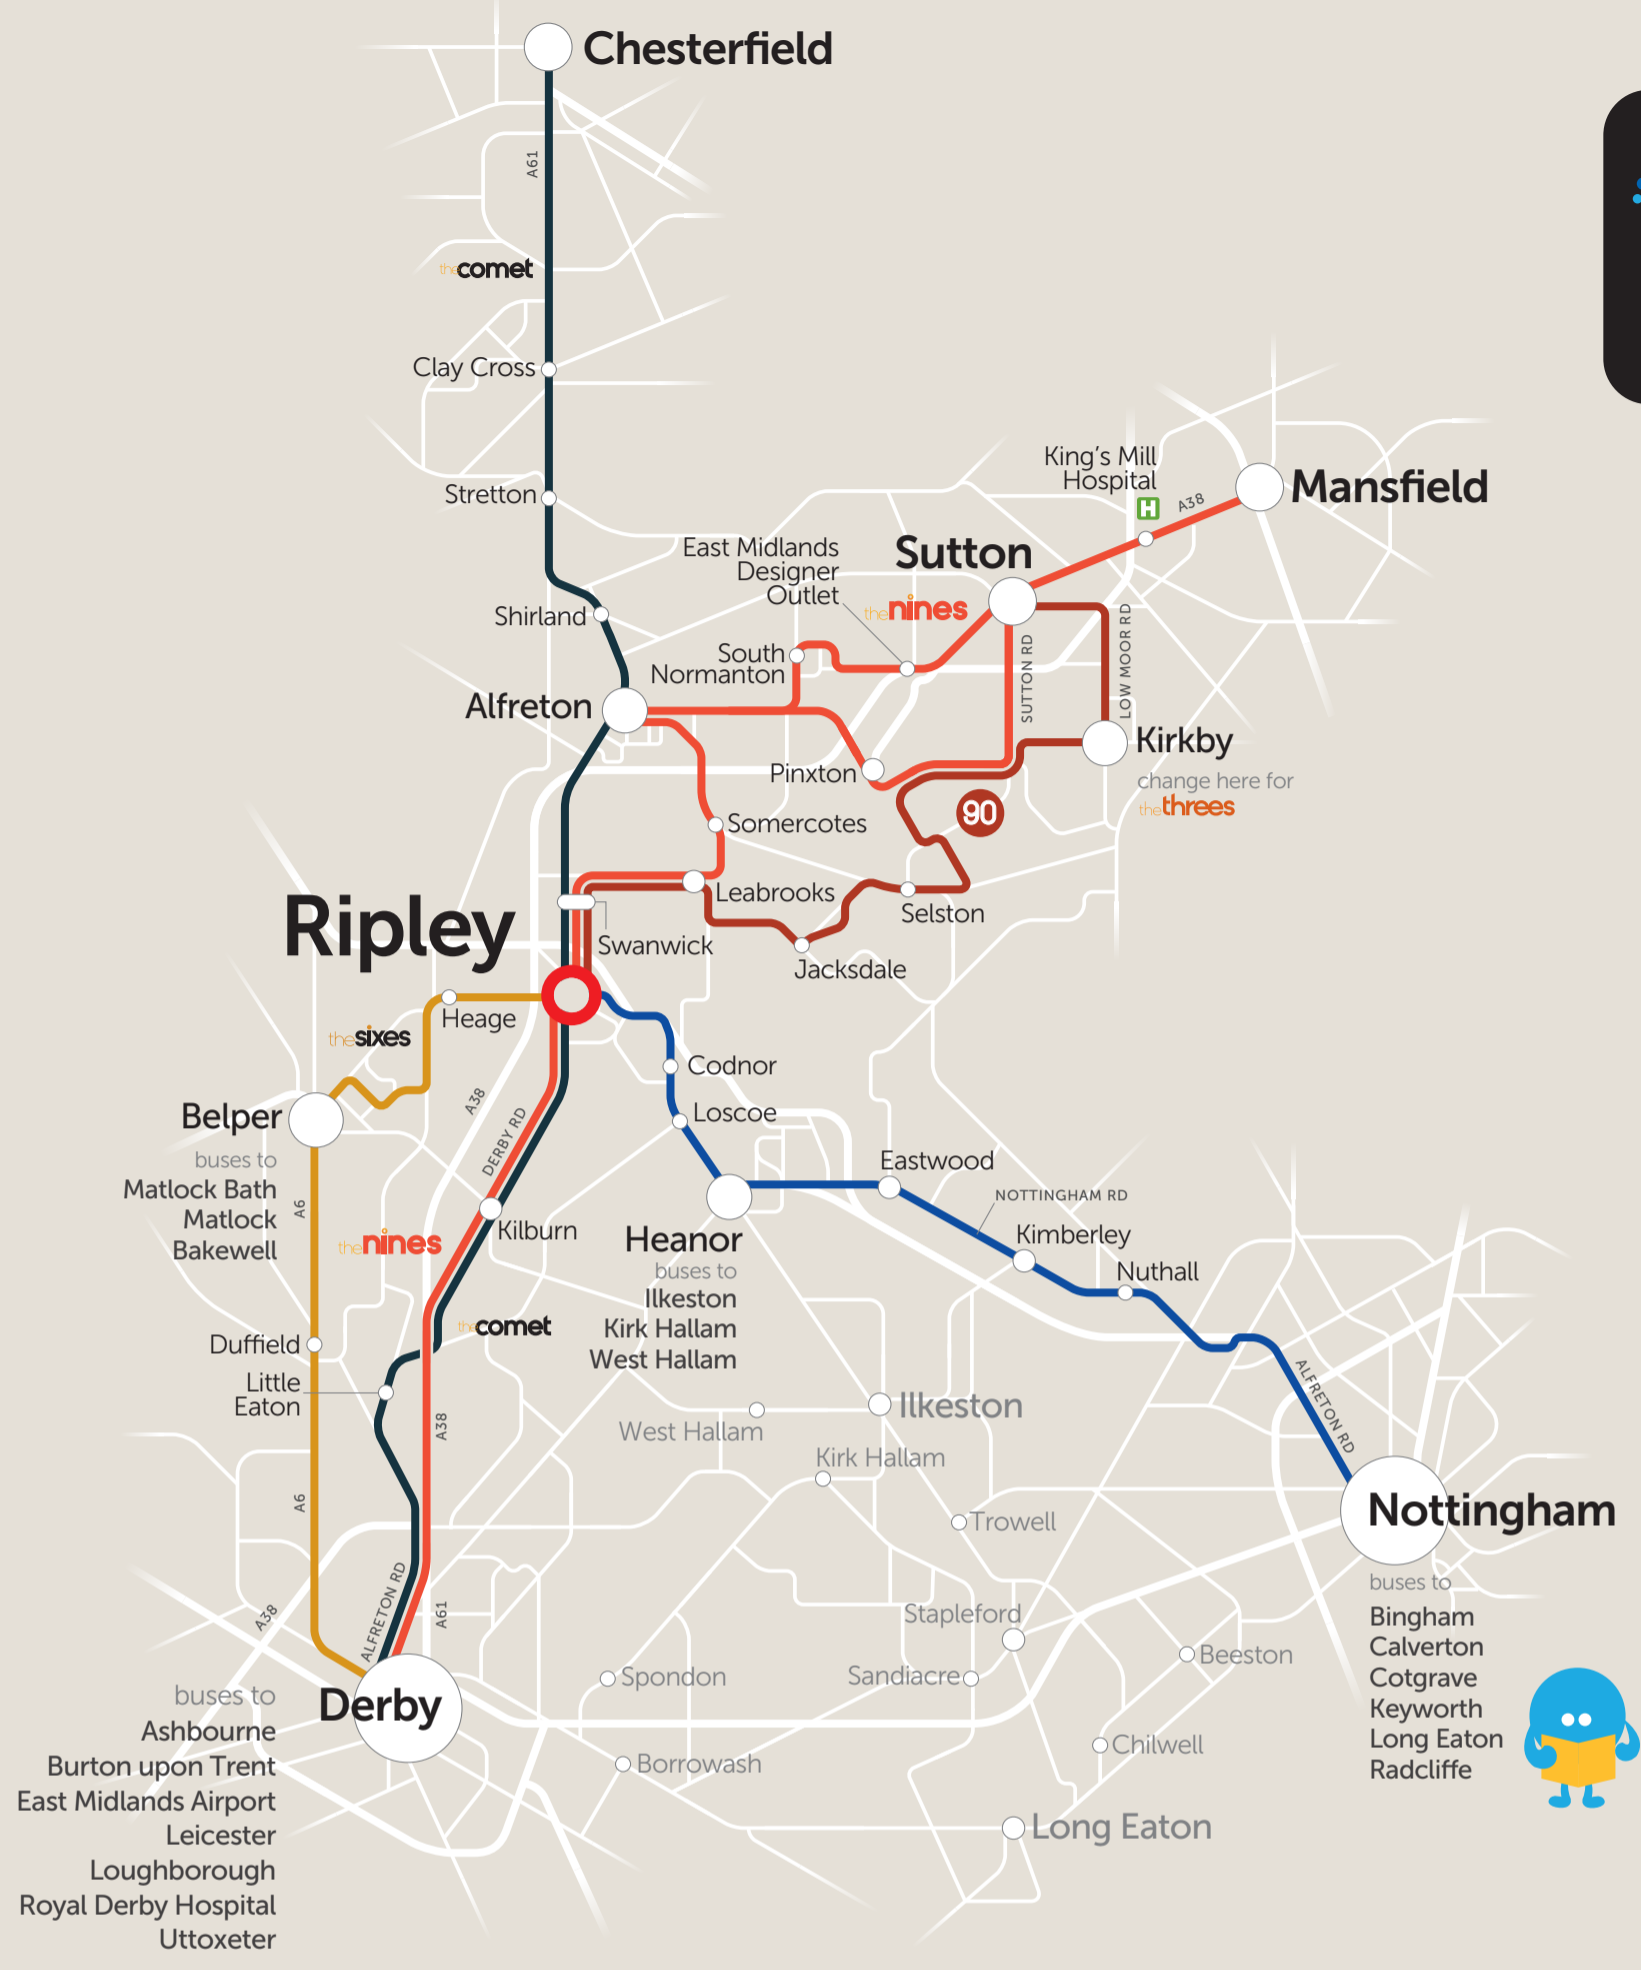

really good buses from Ripley

where to catch your bus in Ripley town centre

| route | towards | bus stop |
|-------------------|--|--------------|
| the comet | Derby | 2 |
| the comet | Alfreton & Chesterfield | 1 |
| the nines | Alfreton, Sutton & Mansfield | 1 5 |
| the nines | Derby | 6 4 2 |
| rainbowone | Heanor, Eastwood, Kimberley & Nottingham | 1 7 8 |
| the sixes | Belper & Derby | 3 |
| 90 | Kirkby & Sutton | 1 5 |